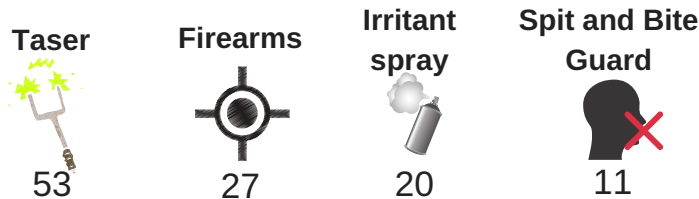

The higher risk types of force are drawn upon less often: