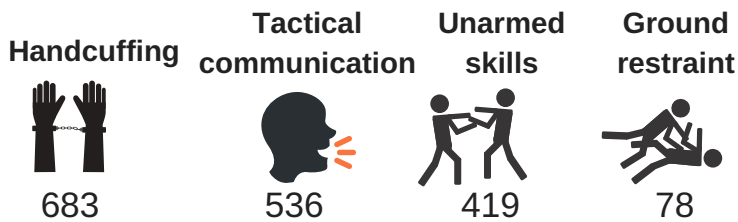

Why we did it...

From April 2017, data on officers' use of force has been published by all Home Office forces

Significant investment in Body Worn Video and Spit and Bite Guards

Evidence that the public are interested in knowing how officers treat individuals

Inspectorate's view that Dyfed-Powys **"needs to enhance external scrutiny to improve its treatment of the public"**

The facts:

The most commonly used types of force are:

The higher risk types of force are drawn upon less often:

£342,788 invested in Body Worn Video
£3,150 in Spit and Bite Guards

36 out of 40 complaints relating to officers' use of excess force **NOT UPHELD**

61 police officers and staff injured through the use of force, in one 3 month period